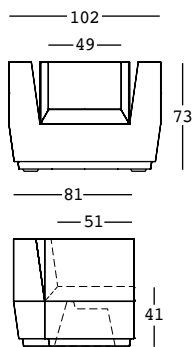

big cut armchair

design Matali Crasset

STRUTTURA/STRUCTURE

PE - Polietilene/*Polyethylene*
colore base/basic colour

6279

ecopelle/*sky*

tessuto tecnico/
technical fabric

GROSS WEIGHT: