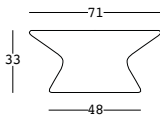

fade coffee table structure

design Marco Gregori

STRUTTURA/STRUCTURE

PE - Polietilene/Polyethylene
colore base/basic colour

6461

GROSS WEIGHT:

kg 7,9

ACCESSORIES:

STRUTTURA/STRUCTURE

PE - Polietilene/Polyethylene
colore base/basic colour

8462

U1

GROSS WEIGHT:

kg 8,1

DETAILS:

Necessita di 1 Kit Luce/
Needs 1 Light Kit

fade coffee table structure top

PIANO/TOP

HPL
colore base/basic colour

DIMENSIONS:

GROSS WEIGHT:

70

A4490

Cm 69x1 h

Kg 6,2

A4491

Cm 69x1 h

Kg 6