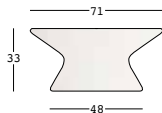

fade coffee table structure

design Marco Gregori

STRUTTURA/STRUCTURE

PE - Polietilene/Polyethylene
colore base/basic colour

6461

GROSS WEIGHT:

kg 7,9

ACCESSORIES:

STRUTTURA/STRUCTURE

PE - Polietilene/Polyethylene
colore base/basic colour

8462

U1

GROSS WEIGHT:

kg 8,1

DETAILS:

Necessita di 1 Kit Luce/
Needs 1 Light Kit

fade coffee table structure top

PIANO/TOP

HPL
colore base/basic colour

DIMENSIONS:

GROSS WEIGHT:

70

A4490

Cm 69x1 h