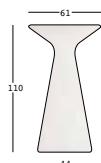

fade table structure

design Marco Gregori

STRUTTURA/STRUCTURE

PE - Polietilene/Polyethylene
colore base/basic colour

6458

S4 T9 U0 U4

GROSS WEIGHT:

kg 12,9

design Marco Gregori

STRUTTURA/STRUCTURE

.....

GROSS WEIGHT:

kg 13

DETAILS:

**Necessita di 1 Kit Luce/
Needs 1 Light Kit**

ACCESSORIES:

fade table structure top

PIANO/TOP

HPL
colore base/basic colour

DIMENSIONS:

GROSS WEIGHT:

A4463

Cm 59x1 h

Kg 4,9

A4464

Cm 59x1 h

Kg 4,6