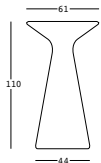

fade table structure

design Marco Gregori

STRUTTURA/STRUCTURE

PE - Polietilene/Polyethylene
colore base/basic colour

6458

S4 T9 U0 U4

GROSS WEIGHT:

kg 12,9

design Marco Gregori

STRUTTURA/STRUCTURE

.....

GROSS WEIGHT:

kg 13

DETAILS:

**Necessita di 1 Kit Luce/
Needs 1 Light Kit**

ACCESSORIES:

fade table structure top

PIANO/TOP

HPL
colore base/basic colour

DIMENSIONS:

GROSS WEIGHT:

A4463

Cm 59x1 h

Kg 4,9

A4464

Cm 59x1 h

Kg 4,6