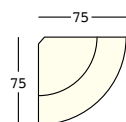

A4601

Kit sabbia essicata/
Dried sand kit

bartolomeo corner light

design JoeVelluto (JVLT)

STRUTTURA/STRUCTURE

PE - Polietilene/Polyethylene
colore base/basic colour

GROSS WEIGHT:

kg 29,1