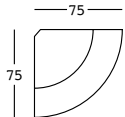

bartolomeo corner

design JoeVelluto (JVLT)

STRUTTURA/STRUCTURE

PE - Polietilene/Polyethylene
colore base/basic colour

6278

GROSS WEIGHT:

kg 29,1

DETAILS:

A4601

Kit sabbia essicata/
Dried sand kit

bartolomeo corner light

design JoeVelluto (JVLT)

STRUTTURA/STRUCTURE

PE - Polietilene/Polyethylene
colore base/basic colour

GROSS WEIGHT:

kg 29,1