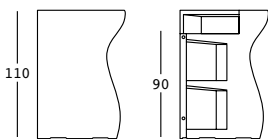

bartolomeo corner

design JoeVelluto (JVLT)

STRUTTURA/STRUCTURE

PE - Polietilene/Polyethylene
colore base/basic colour

6278

GROSS WEIGHT:

kg 29,1

DETAILS:

A4601

Kit sabbia essicata/
Dried sand kit

bartolomeo corner light

design JoeVelluto (JVLT)

STRUTTURA/STRUCTURE

PE - Polietilene/Polyethylene
colore base/basic colour

GROSS WEIGHT:

kg 29,1