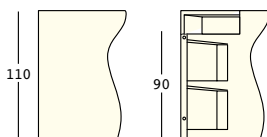

A4601

Kit sabbia essicata/
Dried sand kit

bartolomeo corner light

design JoeVelluto (JVLT)

STRUTTURA/STRUCTURE

PE - Polietilene/Polyethylene
colore base/basic colour

GROSS WEIGHT:

kg 29,1